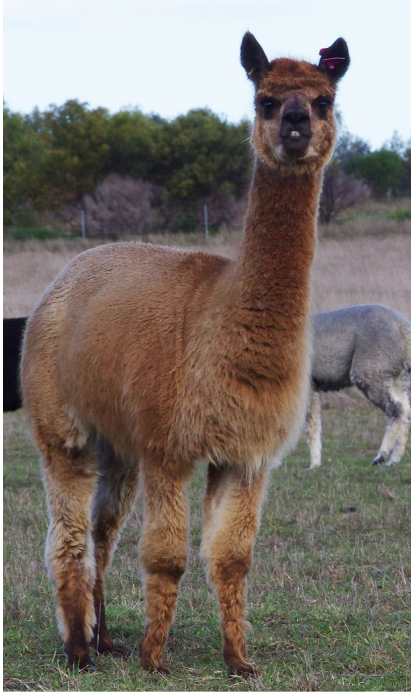

Romance

Sex: Female

Colour: Solid Medium Brown

IAR: 89374

Date of Birth: 03/12/2007

Fleece Statistics:

Year	SF	Micron	SD	CV	CF	SL	Curve Deg	Fleece no.
2012	27.5	28.4	5.8	20.5	68.2	65	39.9	5
2011	27.8	28.3	6.2	21.7	68.4	80	32	4
2010	23.9	24.3	5.4	22.1	86.7	80	42.4	3
2009	22.0	22.4	4.9	22	93.2	90	49.6	2
2008	18.7	19.3	4.0	20.9	98.0	70	44.8	1

Pedigree:

— CHILEAN SIRE
PURRUMBETE HIGHLANDER Foundation Animal (Imp. Chile)
Solid White

— CHILEAN DAM
Sire: **PARNABRAE BRUTUS Solid Dark Fawn**

— CHILEAN SIRE
PURRUMBETE CHRISTINE Foundation Animal (Imp. Chile) Light
Grey

— CHILEAN DAM
Animal: **NANGKITA ROMANCE Solid Medium Brown**

— FINE CHOICE PERUVIAN ULTIMO Unreg. Imported (Imp. Peru)
Solid White

— Dam: **NANGKITA LISA Medium Fawn**

— NWA LTD RUFFO G4574 (Imp. U.S.A) White